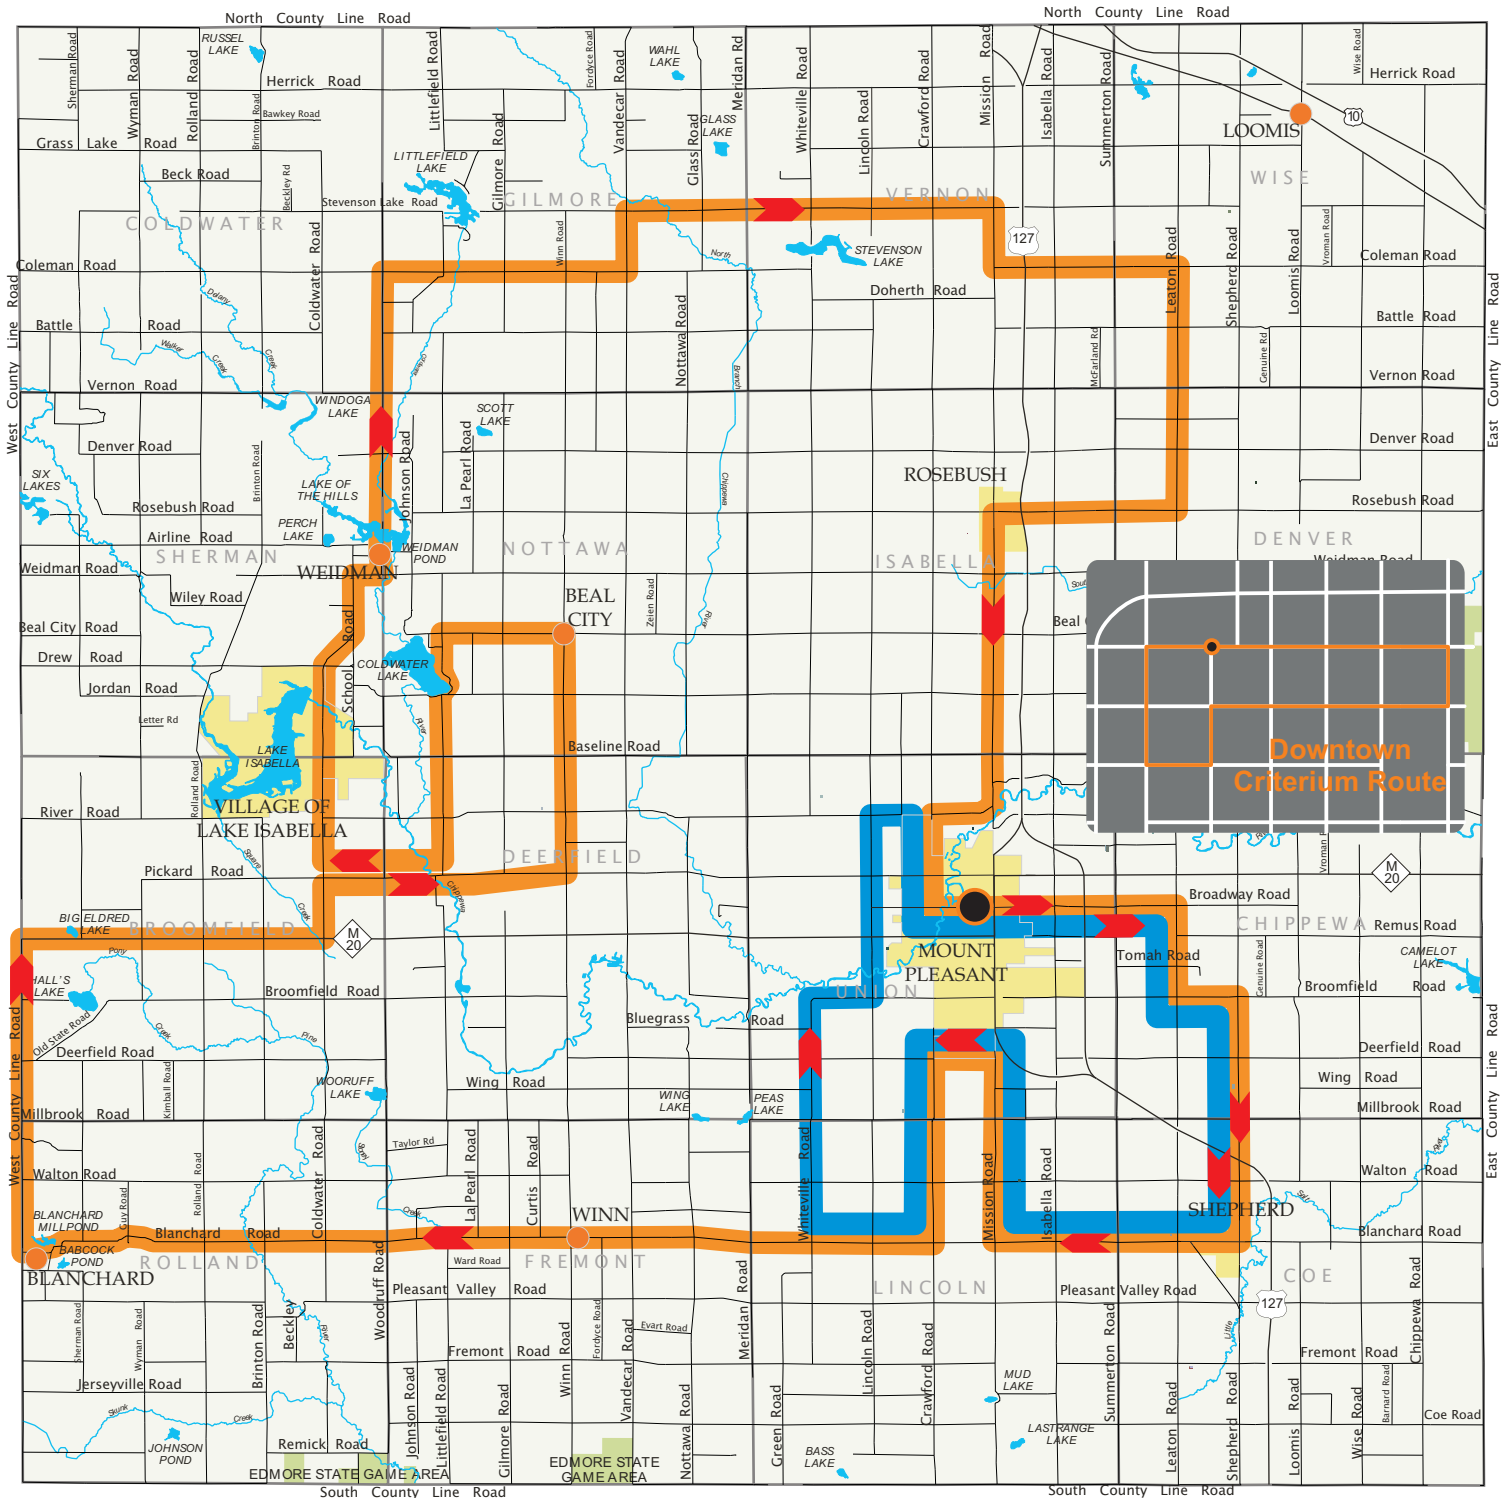

Le Tour de Mont Pleasant

RACE ROUTES MAP

● Start / Finish Line (Downtown Mt. Pleasant - Broadway / University)
 Pro Road Race Total Distance: 105 Miles (169 Kilometers)
 Amateur Road Race Total Distance: 33 Miles (53 Kilometers)

June 12-14th, 2009

Le Tour is coming...