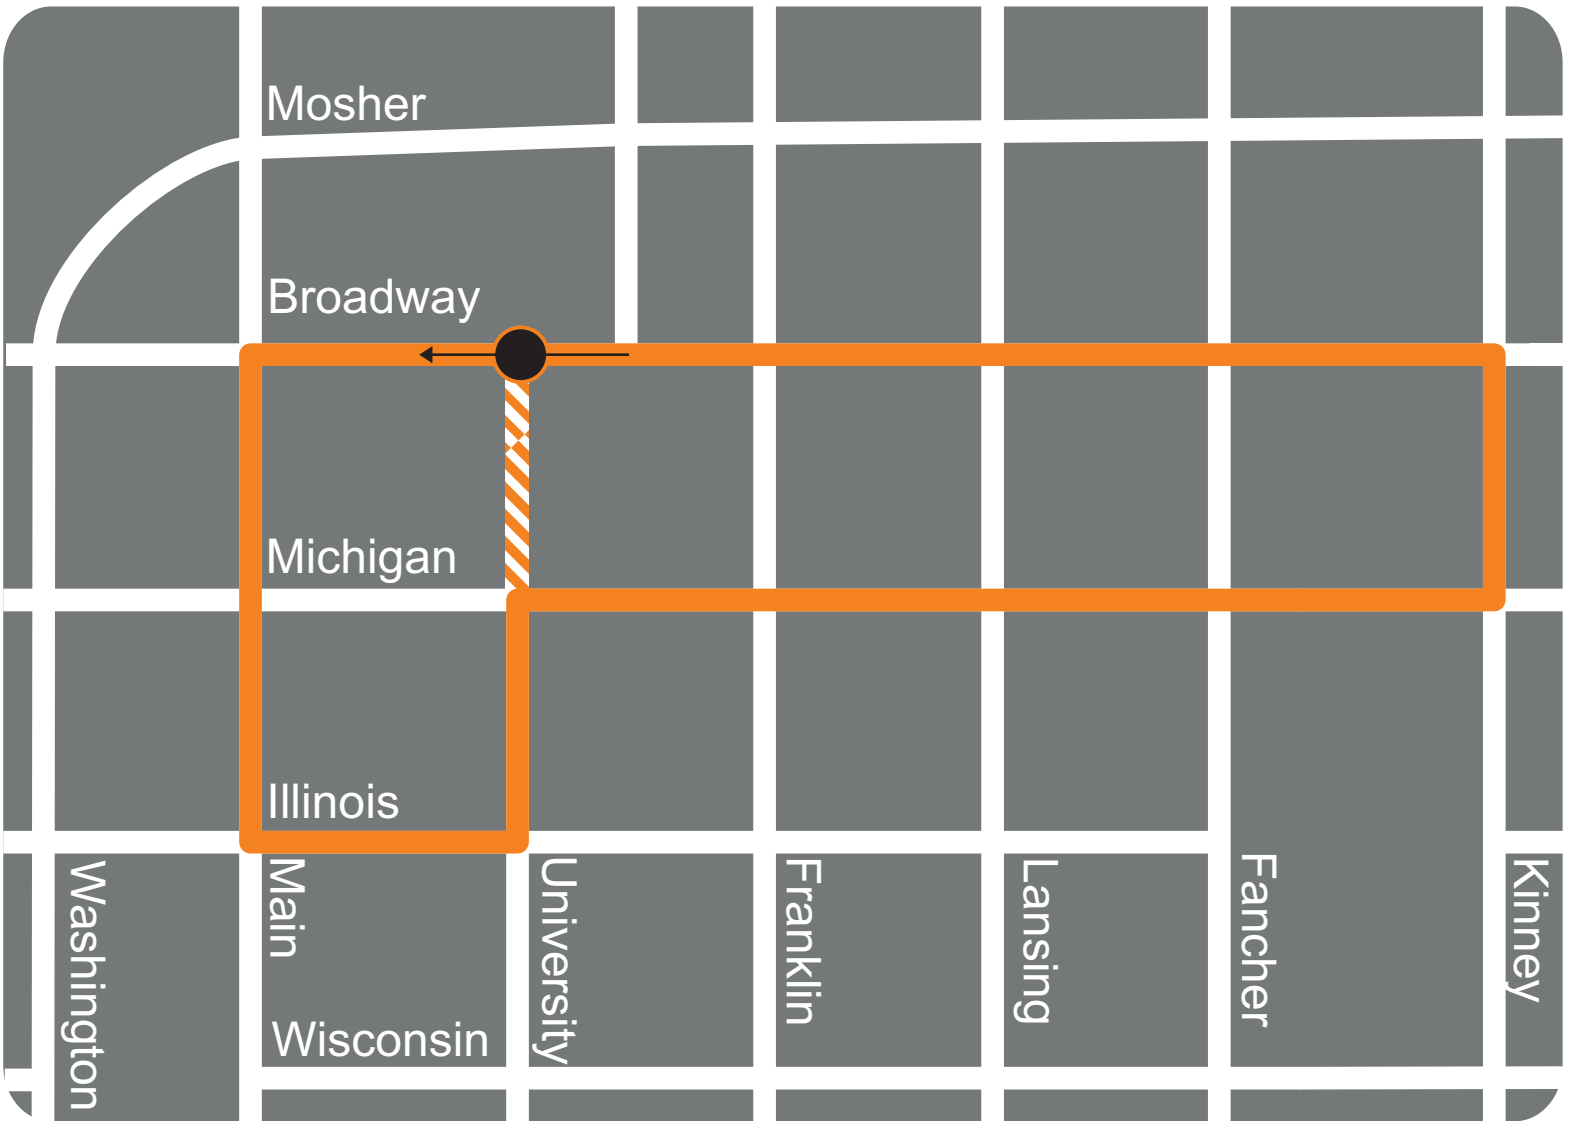

Le Tour de Mont Pleasant

CRITERIUM ROUTE

TOTAL DISTANCE: .83 MILES (CLOSED COURSE)

 Race Route  Start / Finish  Race Central